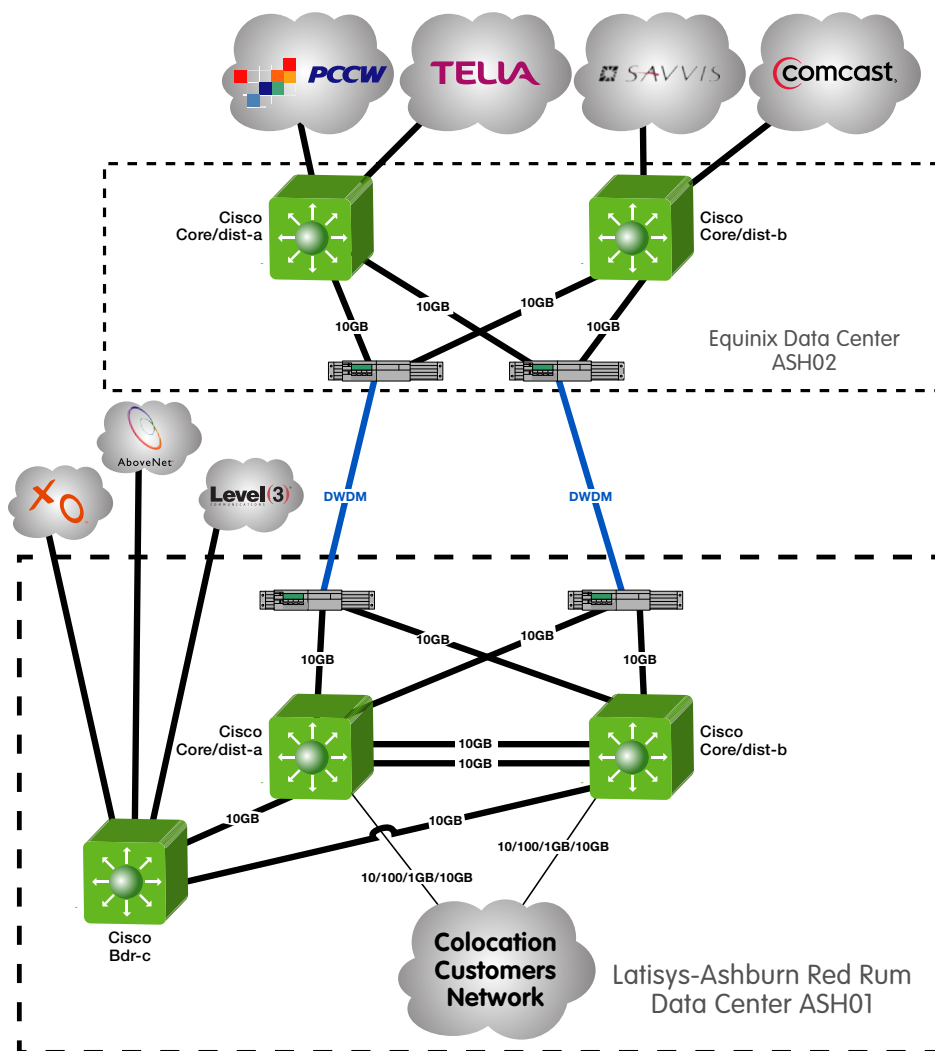

Stay Connected.

Our service offerings include redundant network connectivity options to five diverse network providers. With over 16 Gigabit of Internet capacity and the ability to scale to hundreds of Gigabits almost instantly, as the need arises, we can quickly fulfill your bandwidth needs for any variety of application and network traffic.

Ashburn Internet Connection Design

Partners in Success:

Latisys Delivers More:

RESILIENT DATA CENTER NETWORK
Built on enterprise-class technology, we deliver your data from our premium network to your collocated or managed hosting services through our redundant transport, routing and switching infrastructure.

PRIVATE CONNECTIVITY
Our Northern Virginia facility is connected to one of the largest network exchange points on the eastern seaboard. By leveraging our highly redundant transport and network infrastructure, we can connect your hosted or collocated environment to a wide range of carriers to support your private connectivity needs.