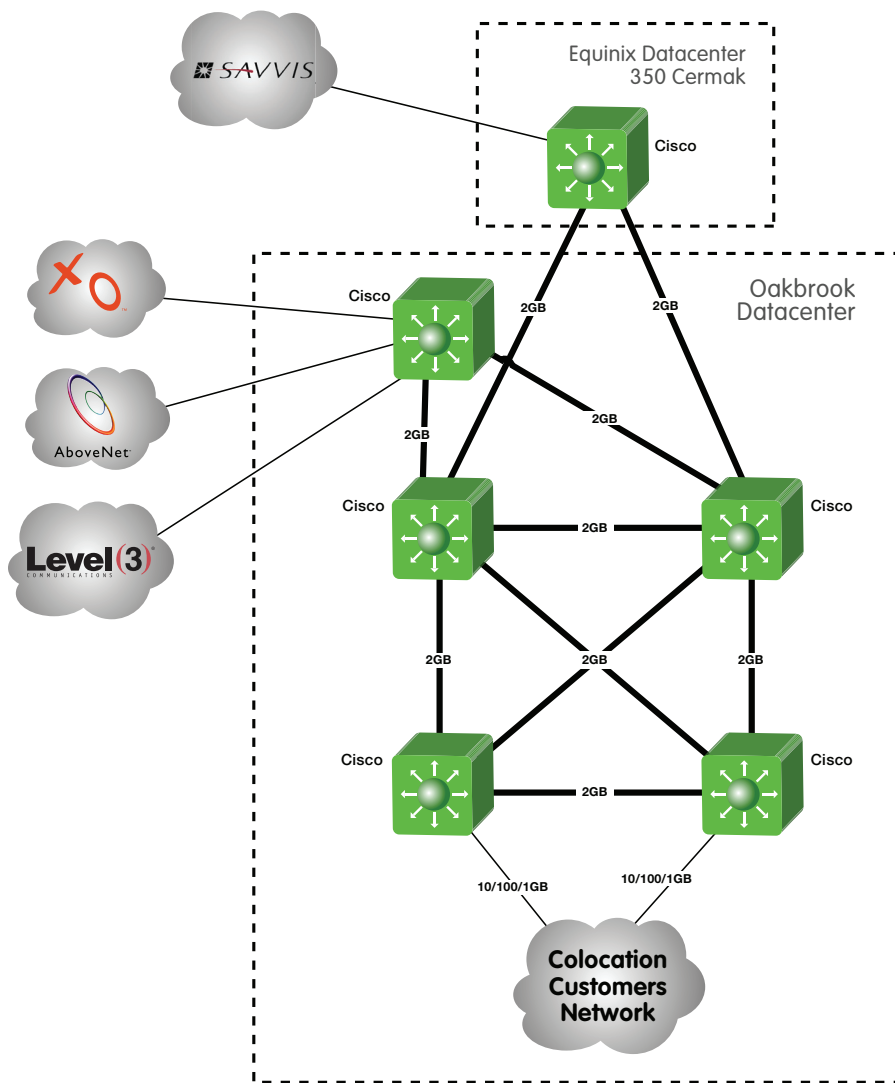

Stay Connected.

Our service offerings include redundant network connectivity options to five diverse network providers. With over 13 Gigabit of Internet capacity and the ability to scale to hundreds of Gigabits almost instantly, as the need arises, we can quickly fulfill your bandwidth needs for any variety of application and network traffic.

Chicago Internet Connection Design

Latisys Blended IP Network:

AboveNet

Leverage our blended IP network, which consists of multi-gigabit connections through diverse IP providers, at any one of our data centers. If you require the ability to connect directly with other telecommunication carriers, we can facilitate that as well, with industry-leading direct-connectivity options.

Latisys Delivers More:

RESILIENT DATA CENTER NETWORK

Built on enterprise-class technology, we deliver your data from our premium network to your collocated or managed hosting services through our redundant transport, routing and switching infrastructure.

PRIVATE CONNECTIVITY

At the Latisys Tier III+ Data Center in Chicago you'll experience one of the most sophisticated, powerful and secure data centers in the country. By leveraging our highly redundant transport and network infrastructure, we can connect your hosted or collocated environment to a wide range of carriers to support your private connectivity needs.