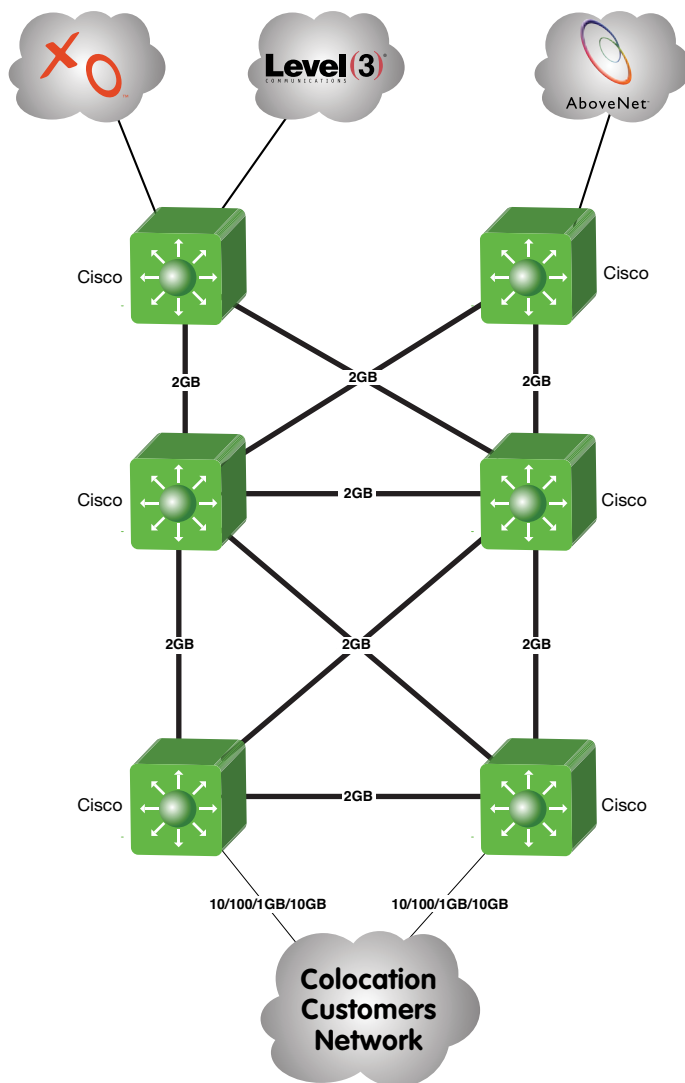

### Stay Connected.

Our service offerings include redundant network connectivity options to five diverse network providers. With over 16 Gigabit of Internet capacity and the ability to scale to hundreds of Gigabits almost instantly, as the need arises, we can quickly fulfill your bandwidth needs for any variety of application and network traffic.

Irvine Internet Connection Design